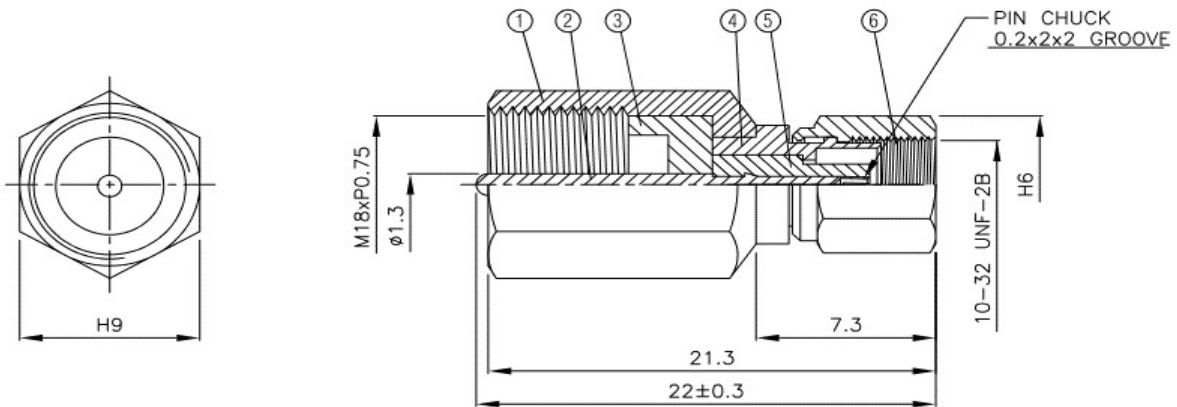

NI - 141 / FME Stecker

NO	DESCRIPTION	MATERIAL	Q'TY	FINISH
1	BODY 1	BRASS	1	NICKEL
2	PIN	PH.BRONZE	1	GOLD
3	INSULATION	TEFLON	1	TEFLON
4	BODY 2	BRASS	1	NICKEL
5	INSULATION	TEFLON	1	TEFLON
6	BODY 3	BRASS	1	NICKEL